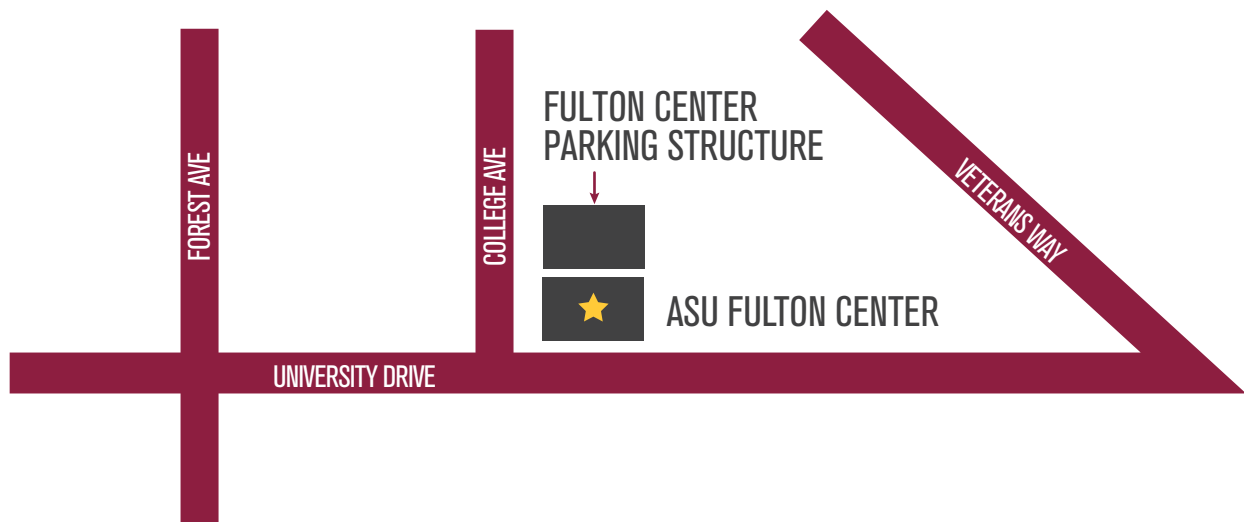

# ASU Office of the President driving directions

Our office is located on the Tempe campus of Arizona State University in the ASU Fulton Center on the northeast corner of University Drive and College Avenue. The address is **300 E. University Drive, 4th Floor, Suite 410. Tempe, AZ 85287-7705**

## Coming from Sky Harbor International Airport via Loop 202 East (Red Mountain Freeway)

Exit at Rural/Scottsdale Road and turn south (right). Turn west (right) onto University Drive. Enter the parking structure directly from University Drive or turn right and enter it from College Avenue.

## Coming from Loop 101

Exit at University Drive and head west past McClintock Drive, Rural Road and McAllister/Veterans Way. Enter the parking structure directly from University Drive or turn right and enter it from College Avenue.