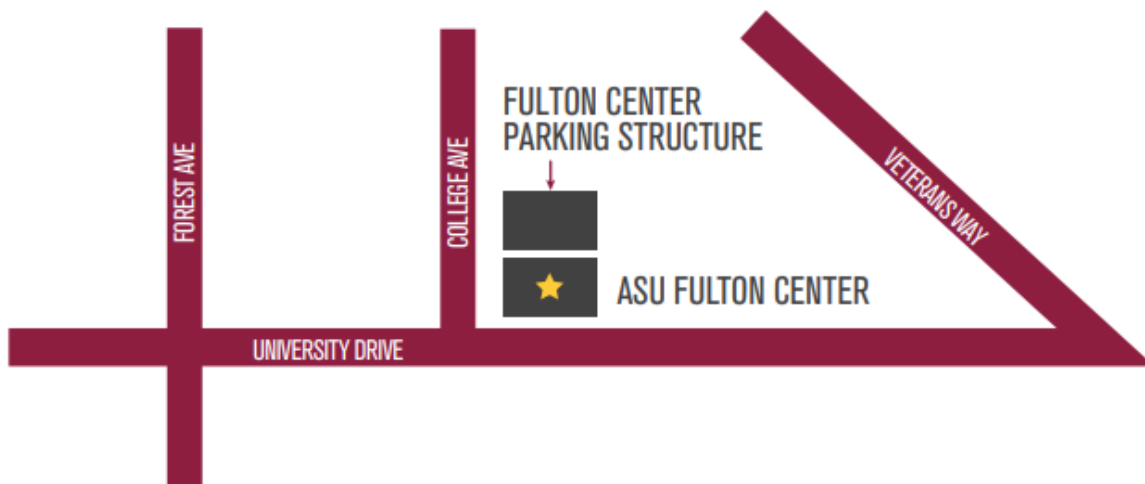

ASU Office of the President driving directions

Our office is located on the Tempe campus of Arizona State University in the ASU Fulton Center on the northeast corner of University Drive and College Avenue. The address is **300 E. University Drive, 4th Floor, Suite 410. Tempe, AZ 85287-7705**

Upon arrival to the building, please let the security officer in our 1st floor lobby know you're here to meet in the President's Office on the 4th floor. They will confirm your meeting then let you up to our floor with a temporary badge for elevator floor access.

Coming from Sky Harbor International Airport via Loop 202 East (Red Mountain Freeway)

Exit at Rural/Scottsdale Road and turn south (right). Turn west (right) onto University Drive. Enter the parking structure directly from University Drive or turn right and enter it from College Avenue.

Coming from Loop 101

Exit at University Drive and head west past McClintock Drive, Rural Road and McAllister/Veterans Way. Enter the parking structure directly from University Drive or turn right and enter it from College Avenue.