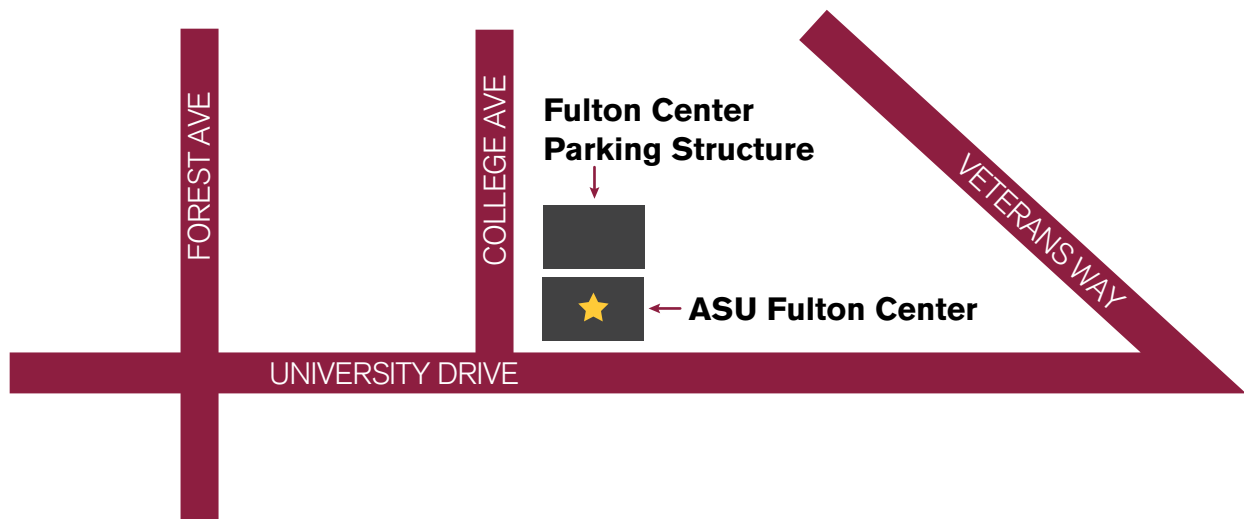

Media Relations & Strategic Communications

Our office is located on the Tempe campus of Arizona State University in the ASU Fulton Center (northeast corner of University Drive and College Avenue). The address is **300 E. University Drive, 2nd Floor, Suite 235. Tempe, AZ 85281.**

Coming from Sky Harbor International Airport via Loop 202 East (Red Mountain Freeway)

Exit at Rural/Scottsdale Road and turn south (right). Turn west (right) onto University Drive. Enter the parking structure directly from University Drive or turn right and enter it from College Avenue.

Coming from Loop 101

Exit at University Drive and head west past McClintock Drive, Rural Road and McAllister/Veterans Way. Enter the parking structure directly from University Drive or turn right and enter it from College Avenue.